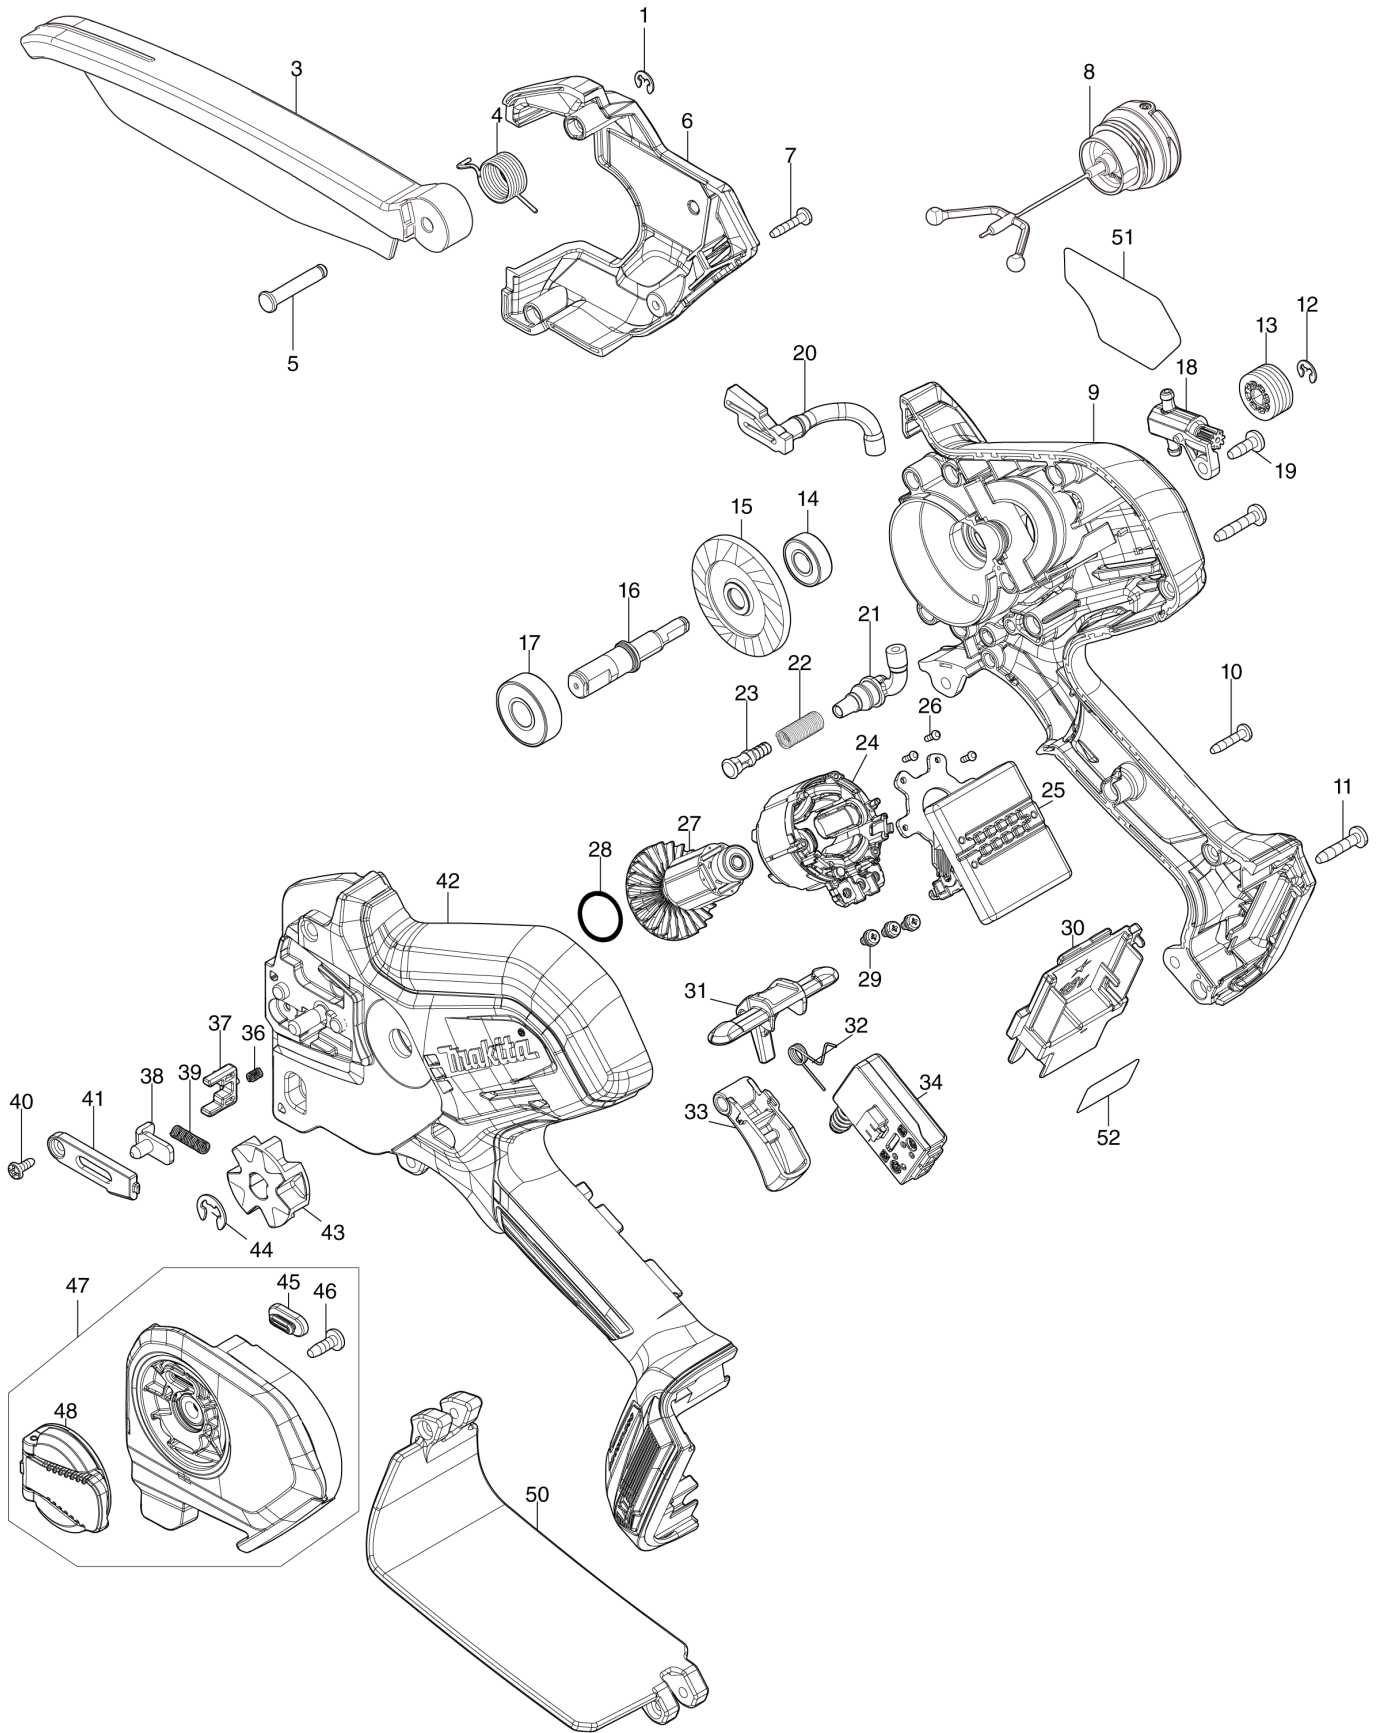

TH	THAILAND
----	----------

Diagram / Parts List

DUC150

150MM CORDLESS PRUNING SAW

(TH) DUC150 / 150MM CORDLESS PRUNING SAW

TH	THAILAND
----	----------

DUC150 / 150MM CORDLESS PRUNING SAW

Item	Sub	Parts No.	Parts Description	Qty	I/C	E/C No.	Close No.	Remark
001		961011-9	STOP RING E-4	1				
003		413T68-1	SAFETY COVER	1				
004		232785-2	TORSION SPRING 14	1				
005		256A31-5	SHOULDER PIN 5	1				
006		413L96-8	HOUSING R COVER	1				
007		266429-2	TAPPING SCREW 3X16	3				
008		126832-8	TANK CAP ASSEMBLY	1				
	C10	213894-6	O-RING 25	1			DS881	
	C11	213A11-4	O-RING 25	1	O	DS881		
009		183Y31-5	HOUSING SET	1				
	C10	263005-3	RUBBER PIN 6	2				
	C20	347A70-7	TANK GUARD	1				
	D10		INC. 42					
010		266429-2	TAPPING SCREW 3X16	10				
011		911138-5	P.H.SCREW M4X20 WITH WR	2				
012		961011-9	STOP RING E-4	1				
013		226884-0	WORM GEAR	1				
014		211166-3	BALL BEARING 698DDW	1				
015		227A17-6	SPIRAL BEVEL GEAR 53	1				
016		327A89-2	SPINDLE	1				
017		210059-1	BALL BEARING 6000DDW	1				
018		141N25-0	OIL PUMP COMPLETE	1				
019		266427-6	TAPPING SCREW 4X12	1				
020		422968-4	OIL TUBE 3-60	1				
021		422969-2	OIL TUBE 3-25	1				
022		232774-7	COMPRESSION SPRING 6	1				
023		413L02-3	NIPPLE	1				
024		629B92-8	STATOR	1				
025		620M06-6	CONTROLLER	1				
026		266490-9	TAPPING SCREW PT 2X6	3				
027		619791-8	ROTOR	1				
028		213A05-9	O-RING16	1				
029		652069-6	FLAT HEAD SCREW M3X6	3				
030		643874-2	TERMINAL	1				
031		413L98-4	LOCK OFF LEVER	1				
032		232784-4	TORSION SPRING 6	1				
033		413L97-6	SWITCH LEVER	1				
034		650033-1	SWITCH C3XA-3PSPM-1	1				
036		233211-4	COMPRESSION SPRING 2	1				
037		413M02-9	STOPPER	1				
038		347A69-2	TENSION SLIDE	1				
039		232787-8	COMPRESSION SPRING 4	1				
040		266492-5	TAPPING SCREW 3X8	1				
041		413M03-7	COVER	1				
042		183Y31-5	HOUSING SET	1				
	C10	263005-3	RUBBER PIN 6	2				
	C20	347A70-7	TANK GUARD	1				
	D10		INC. 9					
043		227947-5	SPROCKET 7	1			Y09458	
043-1		1911W5-9	SPROCKET 7 SET	1	O	Y09458		
044		961013-5	STOP RING E-7	1				
045		422970-7	GROMMET	1				
046		266427-6	TAPPING SCREW 4X12	1				
047		136914-8	SPROCKET COVER ASS'Y	1			DV099	
	D10		INC. 45,46,48				DV099	
047-1		137203-4	SPROCKET COVER ASS'Y	1	<	DV099		
	D10		INC. 45,46,48			DV099		
048		141M77-5	NUT COMPLETE	1			DV099	
048-1		1410X3-4	NUT COMPLETE	1	<	DV099		
050		141T89-0	REAR HAND GUARD COMPLETE	1				
	C10	8062G7-3	CAUTION LABEL	1				
051		8141U5-5	DUC150 NAME PLATE	1				
052		8141U7-1	DUC150 SERIAL NO. LABEL	1				
A01		1912F1-4	GUIDE BAR 6 SET	1				
A02		D-70948	FILE HOLDER SET 4.0MM(5/32")	1				