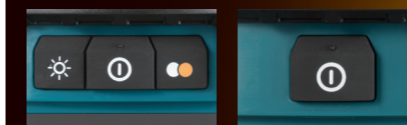

(about 3,500K)

Daylight white

You can easily read what is written / printed.
(about 5,000K)

Switch

MR010G / MR009G / DMR057 / DMR056

DMR055

- Brightness setting button (2 stages) (MR010G / MR009G / DMR057 / DMR056 only)
- Lantern light tone setting button (3 tones) (MR010G / MR009G / DMR057 / DMR056 only)
- On/off and Mode select button

Foldable hanging hook

Strap with hook allows to illuminate downwards, for example, from the ceiling to the floor

Flashlight

MR010G / MR009G / DMR057 / DMR056 only

- Daylight white single LED
- Brightness settings (2 stages)