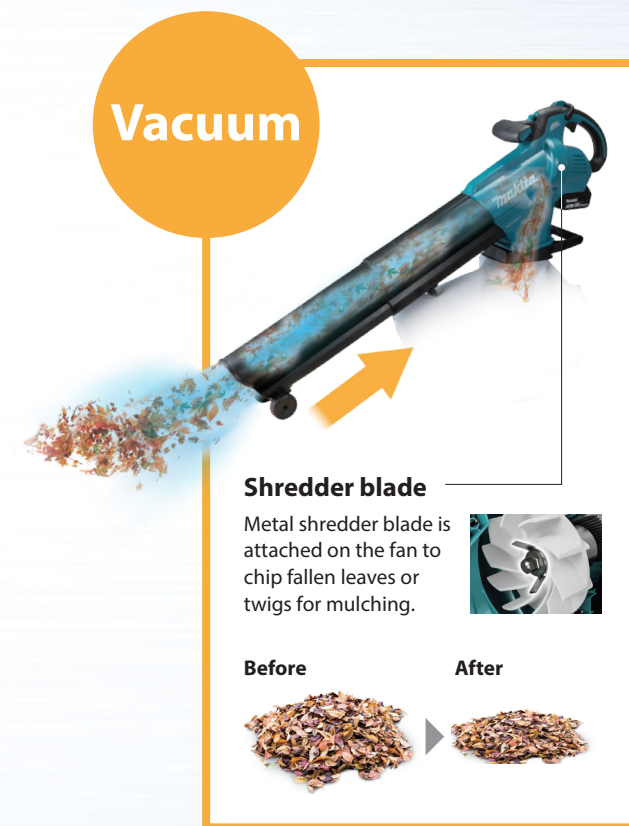

Vacuum

Cordless Blower Vacuum powered by 18V LXT Li-Ion battery

Vacuum Mode

Max air volume 6.1 m³/min	Max sealed suction 3.3 kPa

Blower Mode

Max air volume 4.2 m³/min	Max air velocity 64 m/s

Continuous run time (approx.)
on a full battery charge: minutes

Vacuum Mode / Blower Mode
14 min
With BL1860B battery

BL
MOTOR

XPT

eXtreme Protection
Technology

Variable speed control by trigger + Cruise control

Cruise control lever allows user to lock the variable speed control trigger at the desired power level.

Vacuum

Shredder blade

Metal shredder blade is attached on the fan to chip fallen leaves or twigs for mulching.

Before

After

Vacuum / Blower

Single action lever
for blower / vacuum
mode selection

Blower

Dust bag capacity

25L

dust bag with a
large inlet opening

Two casters

Blower