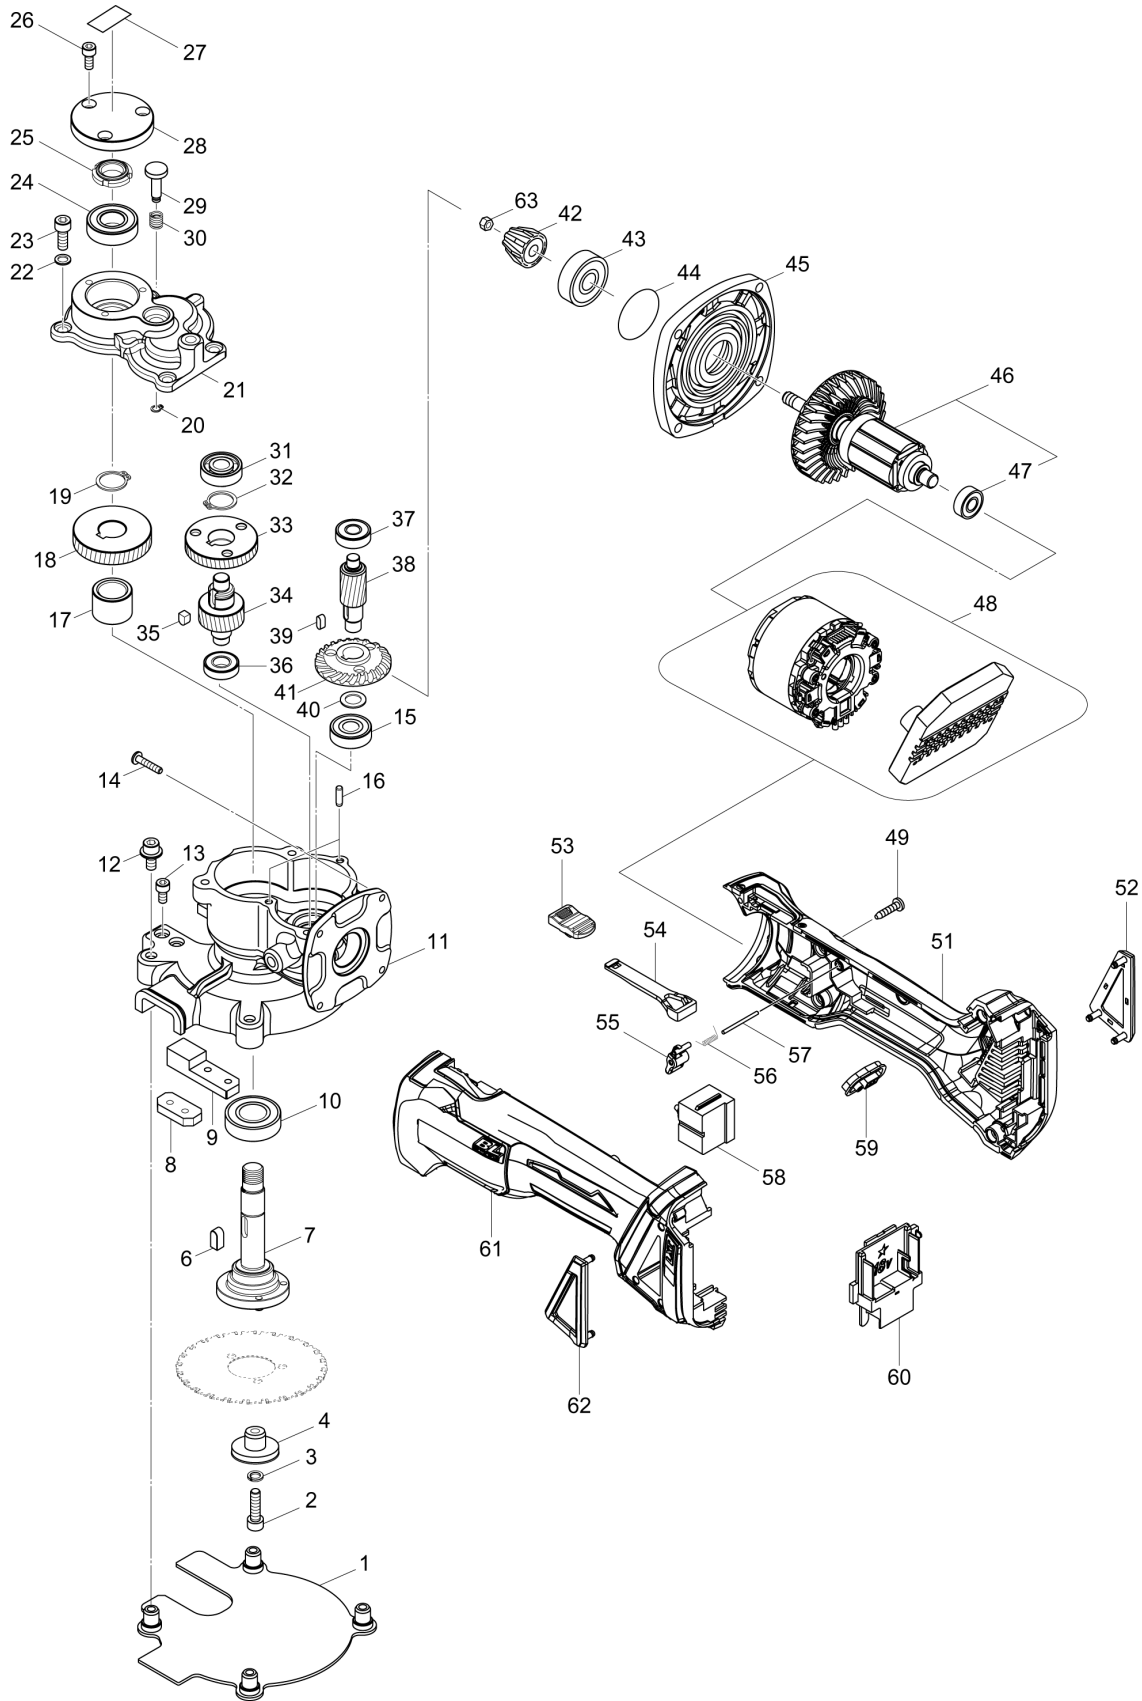

# Diagram / Parts List

**DSC251**

**CORDLESS STEEL ROD CUTTER**

(TH) DSC251 / CORDLESS STEEL ROD CUTTER

<b>TH</b>	<b>THAILAND</b>
-----------	-----------------