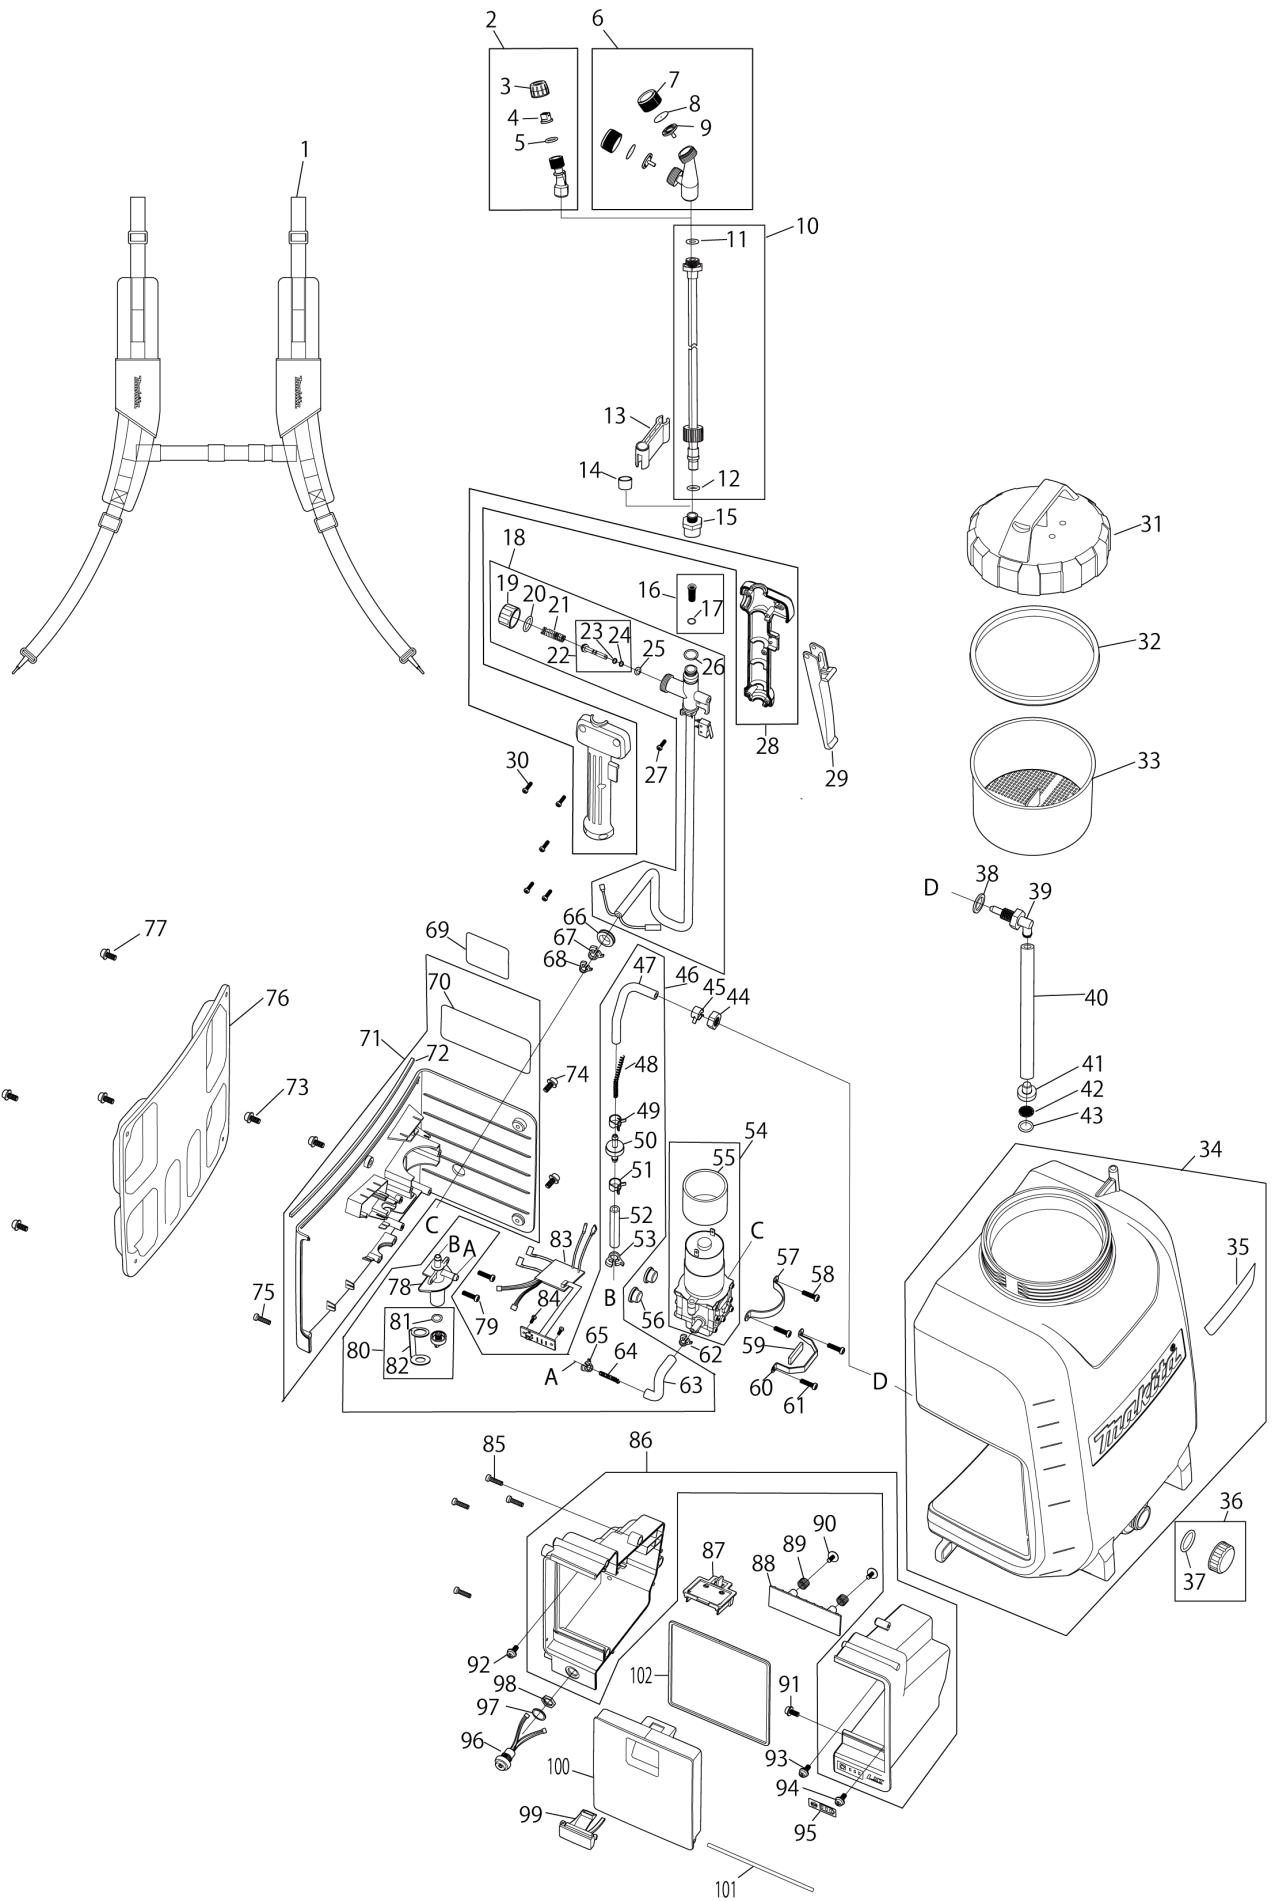

TH	THAILAND
----	----------

Diagram / Parts List

DUS158

CORDLESS GARDEN SPRAYER

(TH) DUS158 / CORDLESS GARDEN SPRAYER

TH	THAILAND
----	----------

DUS158 / CORDLESS GARDEN SPRAYER

Item	Sub	Parts No.	Parts Description	Qty	I/C	E/C No.	Close No.	Remark
001		PR00000319	HARNES LR SET	1				
002		PR00000251	SINGLE NOZZLE ASSY	1				
	D10		INC. 3-5					
003		PR00000252	CAP NUT	1				
004		PR00000253	SPRAYER NOZZLE	1				
005		PR00000254	O-RING 12X2	1				
006		PR00000255	TWIN HEAD MIST NOZZLE ASSY	1				
	D10		INC. 7-9					
007		PR00000256	CAP NUT	2				
008		PR00000257	CUPPER DISK	2				
009		PR00000258	SPRAY CORE	2				
010		PR00000260	SPRAY WAND ASSY	1				
	D10		INC. 11,12					
011		PR00000259	GASKET 11.5	1				
012		PR00000186	O RING 6X2	1				
013		PR00000314	HOOK FOR SPRAY WAND	1				
014		PR00000263	RUBBER CAP	1				
015		PR00000264	SPRAY WAND THREAD ADAPTOR	1				
016		PR00000147	FILTER ASSEMBLY	1				
	D10		INC. 17					
017		PR00000146	O SEAL RING 4.5X1.5	1				
018		PR00000266	HOSE WITH SWITCH ASSY	1				
	D10		INC. 19-22,25,26					
019		PR00000152	LOCK COVER	1				
020		PR00000254	O-RING 12X2	1				
021		PR00000150	SPRING	1				
022		PR00000151	VALVE ROD	1				
	D10		INC. 23,24					
023		PR00000205	O RING 3X1.5	1				
024		PR00000205	O RING 3X1.5	1				
025		PR00000186	O RING 6X2	1				
026		PR00000149	O RING 8X1.8	1				
027		PR00000182	TAPPINNG SCREW ST2.9X12	1				
028		PR00000153	HANDLE SET	1				
029		PR00000148	HANDLE TRIGGER ASSEMBLY	1				
030		PR00000182	TAPPINNG SCREW ST2.9X12	5				
031		PR00000316	TANK LID	1			Y09052	
031-1		PR00000485	TANK LID(W/SEAL RING)	1	S	Y09052		
032		PR00000315	TANK LID SEALING LID	1	S		Y09052	
033		PR00000313	TANK FILTER	1				
034		PR00000477	15L TANK	1				
	D10		INC. 35					
035		PR00000373	15L MODEL LABEL	1				
036		PR00000312	DRAIN PLUG ASSY	1				
	D10		INC. 37					
037		PR00000479	O-RING 21.2X2.65	1				
038		PR00000259	GASKET 11.5	1				
039		PR00000265	TANK ELBOW JOINT	1				
040		PR00000280	TUBE 8X230	1				
041		PR00000279	SUCTION HEAD	1				
042		PR00000278	NET FILTER FOR SUCTION HEAD	1				
043		PR00000277	O-RING 17.5X3	1				
044		PR00000262	PLASTIC NUT 1/2"	1				
045		PR00000261	HOSE CLIP	1				
046		PR00000287	SUCTION TUBE SET	1				
	D10		INC. 47-53,63-65,78,80					
047		PR00000281	TUBE 6X140	1				
048		PR00000282	SPRING 5X127	1				
049		PR00000261	HOSE CLIP	1				
050		PR00000283	CHECK VALVE ASSEMBLY	1				
051		PR00000261	HOSE CLIP	1				
052		PR00000284	TUBE 6X55	1				
053		PR00000184	SNAPPER HOSE CLAMP (L)	1				
054		PR00000270	PUMP UNIT WITH MOTOR	1				
	D10		INC. 55					