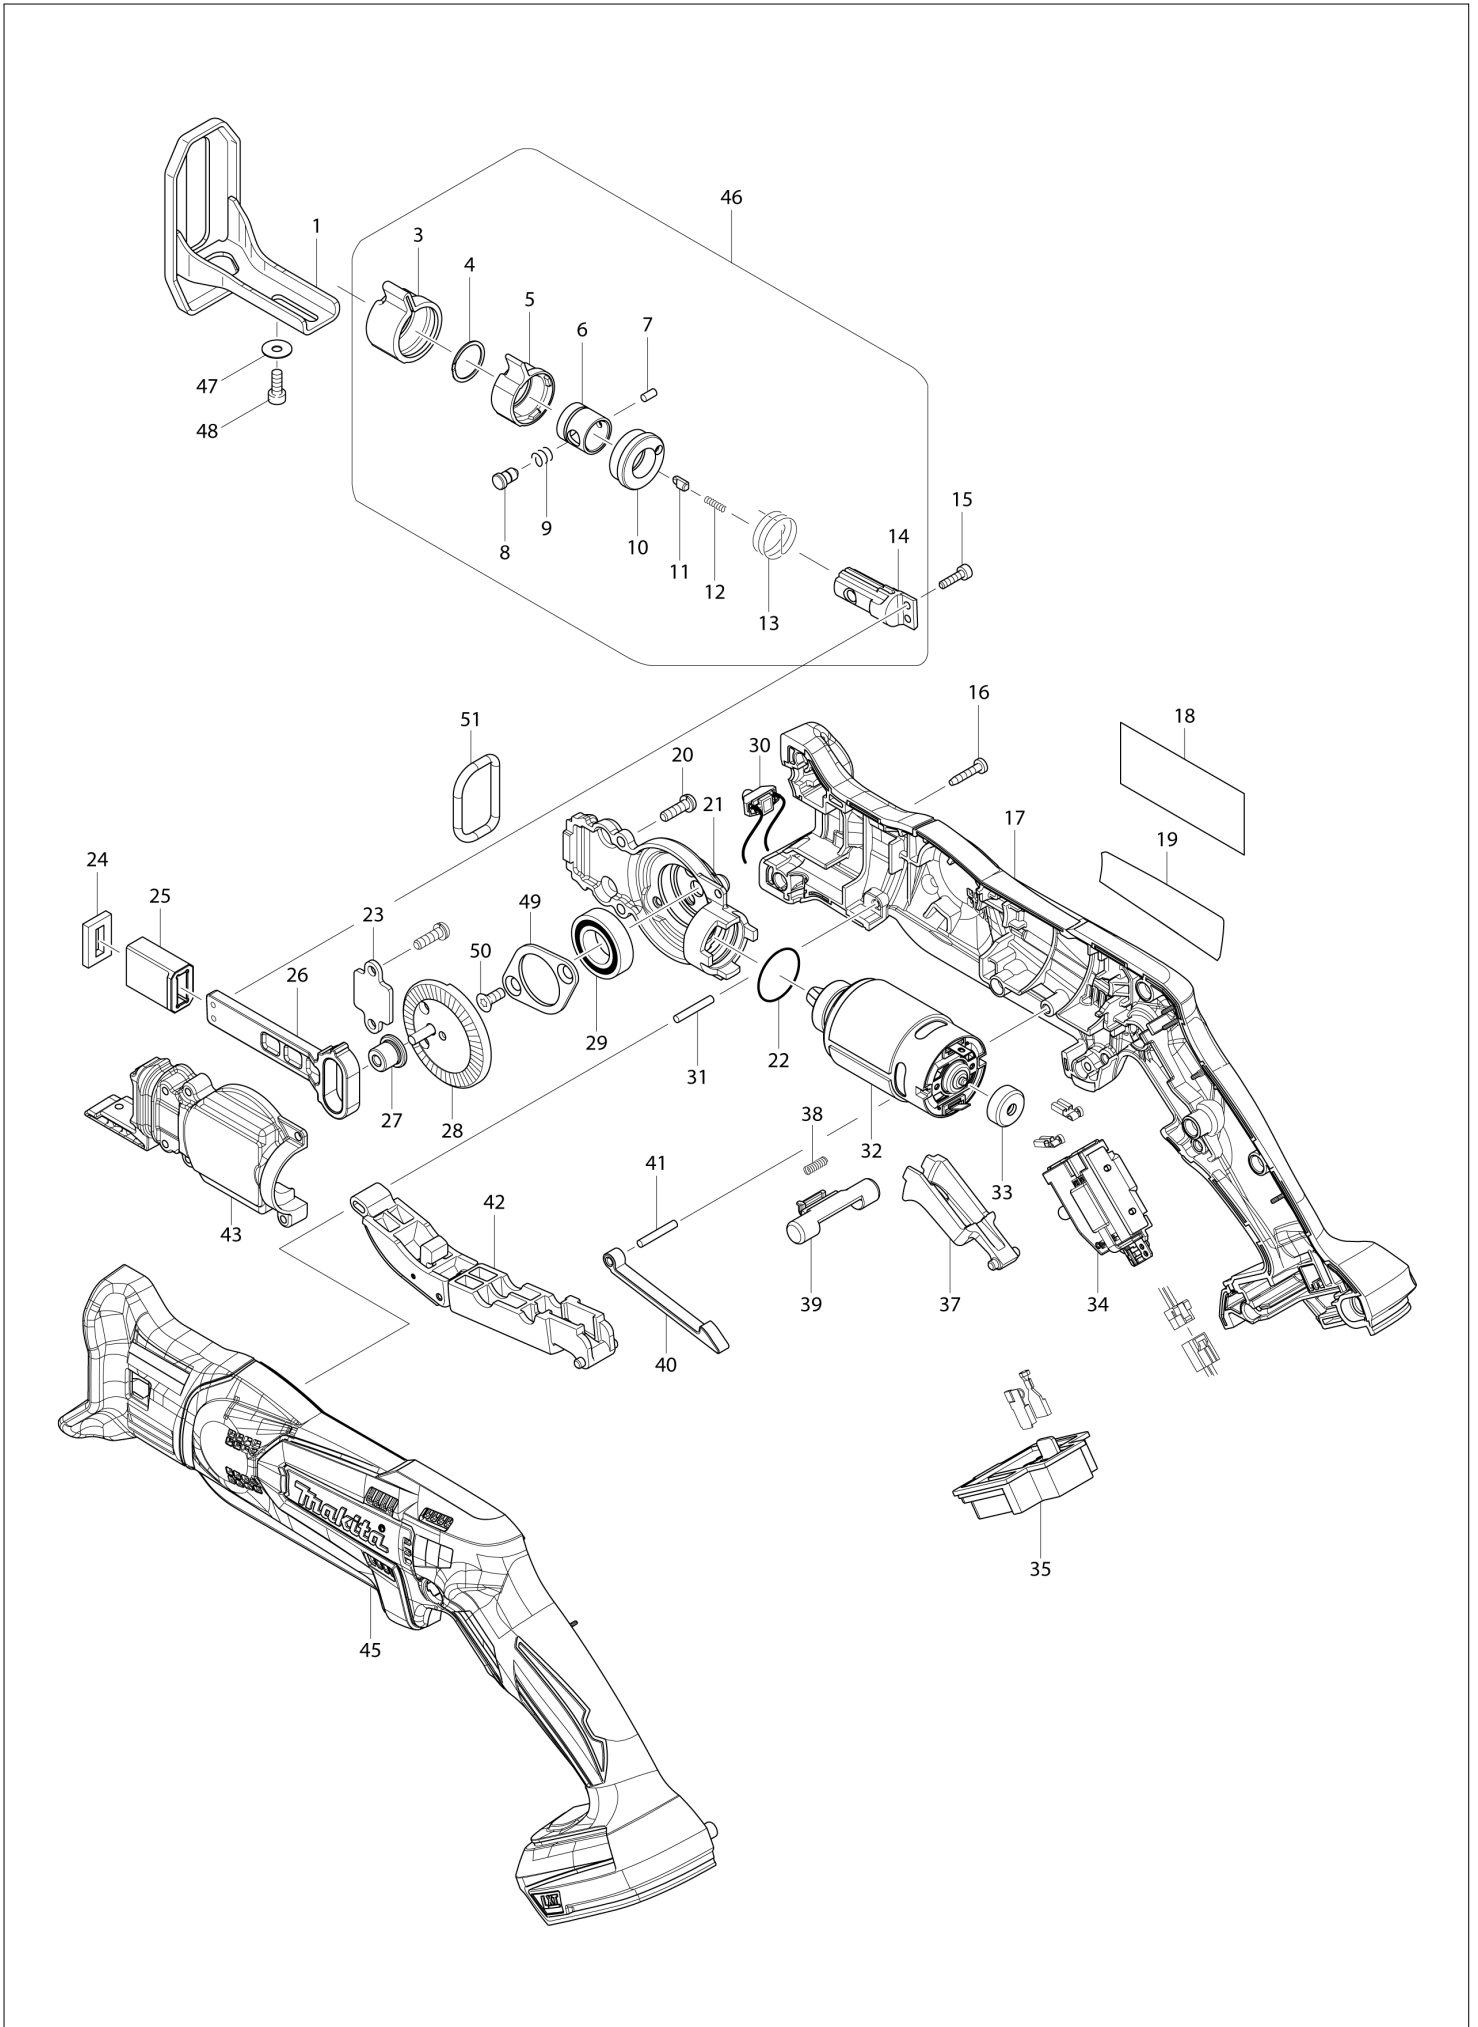

TH	THAILAND
----	----------

Diagram / Parts List

DJR183

CORDLESS RECIPRO SAW

(TH) DJR183 / CORDLESS RECIPRO SAW

TH	THAILAND
-----------	-----------------

DJR183 / CORDLESS RECIPRO SAW

Item	Sub	Parts No.	Parts Description	Qty	I/C	E/C No.	Close No.	Remark
001		165740-8	SHOE	1				
003		424466-4	PROTECTOR	1				
004		257981-1	RETAINING RING (EXT)16	1				
005		310496-0	DRIVING SLEEVE	1				
006		331963-2	GUIDE SLEEVE	1				
007		268094-3	PIN 3	1				
008		256492-3	SHOULDER PIN 5	1				
009		233345-3	COMPRESSION SPRING 6	1				
010		453071-0	CONNECTING SLEEVE	1				
011		310495-2	PUSH PIN	1			C0312	
011-1		310859-0	PUSH PIN	1	O	C0312	C5468	
011-2		310912-2	PUSH PIN	1	S	C5468		
012		233025-1	COMPRESSION SPRING 2	1			C5468	
012-1		232472-3	COMPRESSION SPRING 2	1	S	C5468		
013		233594-2	TORSION SPRING 17	1				
014		326113-2	BLADE GUIDE	1				
015		265910-0	HEX. SOCKET HEAD BOLT M3X12	2				
016		266429-2	TAPPING SCREW 3X16	10				
017		187760-2	HOUSING SET	1				
	C10	263005-3	RUBBER PIN 6	2				
	C20	423475-0	SPONGE SHEET	1				
	D10		INC. 45					
019		814V98-1	DJR183 NAME PLATE	1				
020		266747-8	PAN HEAD SCREW M4X14 WITH WM	5				
021		319060-4	GEAR HOUSING	1				
022		213961-7	O RING 22	1				
023		346525-3	PLATE	1				
024		443185-3	FELT SEAL	1				
025		313220-0	SLIDER GUIDE	1				
026		313271-3	SLIDER	1				
027		313270-5	COLLARED SLEEVE 4	1				
028		142284-5	GEAR COMPLETE	1				
029		211242-3	BALL BEARING 6902ZZ	1				
030		620237-9	LED CIRCUIT	1				
031		256158-5	PIN 3	1				
032		629105-3	DC MOTOR	1				
033		424467-2	CAP	1				
034		650712-1	SWITCH C3HY-1A-PRLMS	1				
035		643852-2	TERMINAL	1				
037		453072-8	SWITCH LEVER R	1				
038		233438-6	COMPRESSION SPRING 4	1				
039		454661-2	LOCK OFF LEVER R	1				
040		313219-5	LINK	1				
041		256158-5	PIN 3	1				
042		141128-6	SWITCH LEVER F COMPLETE	1				
043		319061-2	GEAR HOUSING COVER	1				
045		187760-2	HOUSING SET	1				
	C10	263005-3	RUBBER PIN 6	2				
	C20	423475-0	SPONGE SHEET	1				
	D10		INC. 17					
046		126201-3	BLADE CLAMP ASSEMBLY	1				
	D10		INC. 3-14					
047		253874-0	FLAT WASHER 4	1				
048		922112-8	HEX. SOCKET HEAD BOLT M4X10	1				
049		285738-0	BEARING RETAINER 36	1				
050		265035-0	COUNTERSUNK HEAD SCREW M4X10	2				
051		424597-9	RUBBER RING 23	1				
A01		B-20432	RECIPROSAW BLADE 100MM	1				
A02		B-20404	RECIPROSAW BLADE 100MM	1				
A03		783201-2	HEX. WRENCH 3	1				
A04B		***DC18RC	DC18RC FAST CHARGER	1				
A05B		196015-4	BATTERY BL1830 SET	2			A5588	
A05-1B		196015-4	BATTERY BL1830 SET	2	O	A5588	B2535	
A05-2B		197600-6	BATTERY BL1830B SET	2	<	B2535	C2803	
A05-3B		199283-8	BATTERY BL1830B SET	2	<	C2803	D0159	