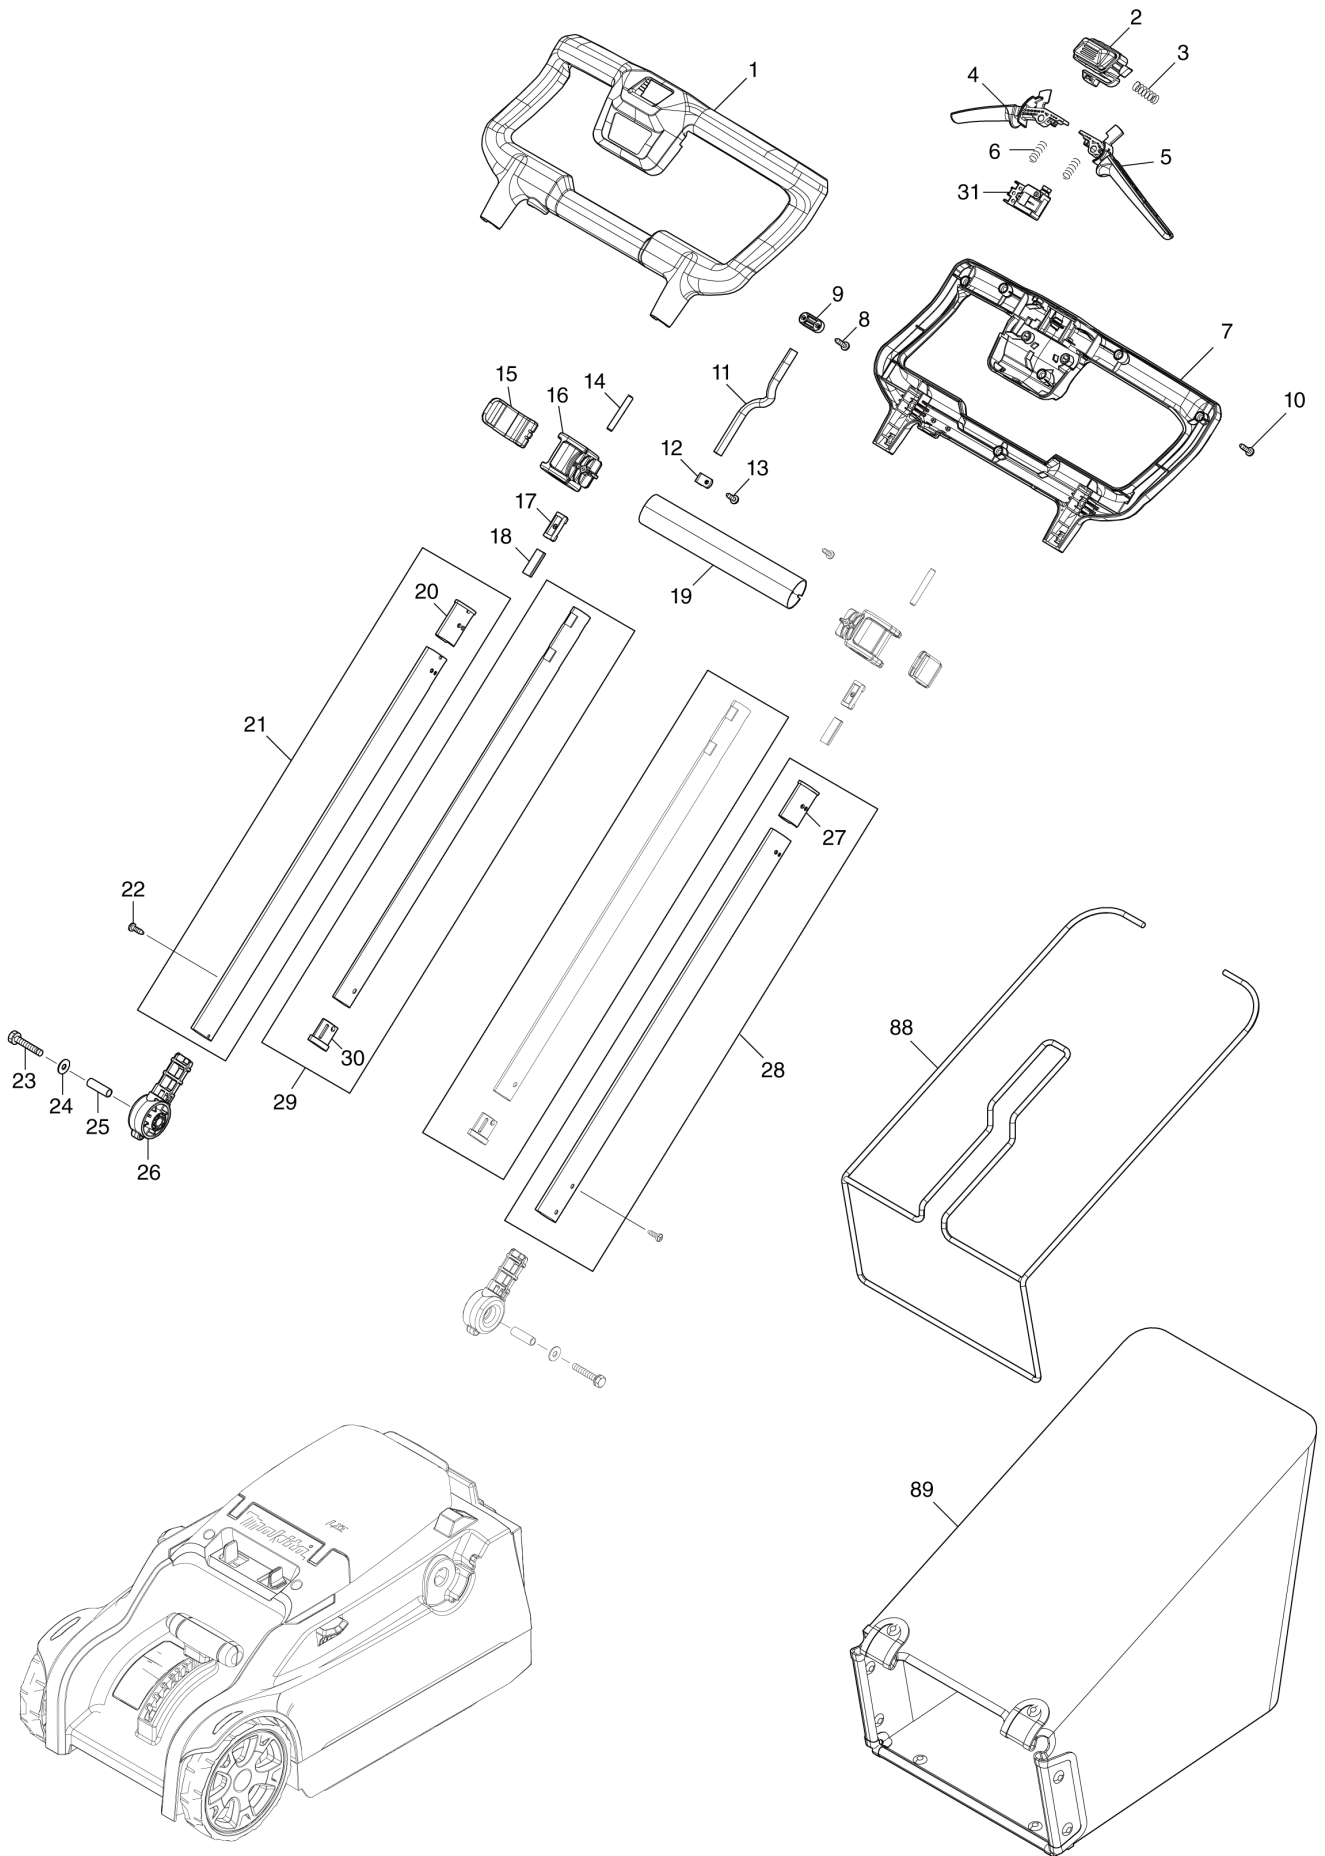

(TH) DLM230 / 230MM CORDLESS LAWN MOWER