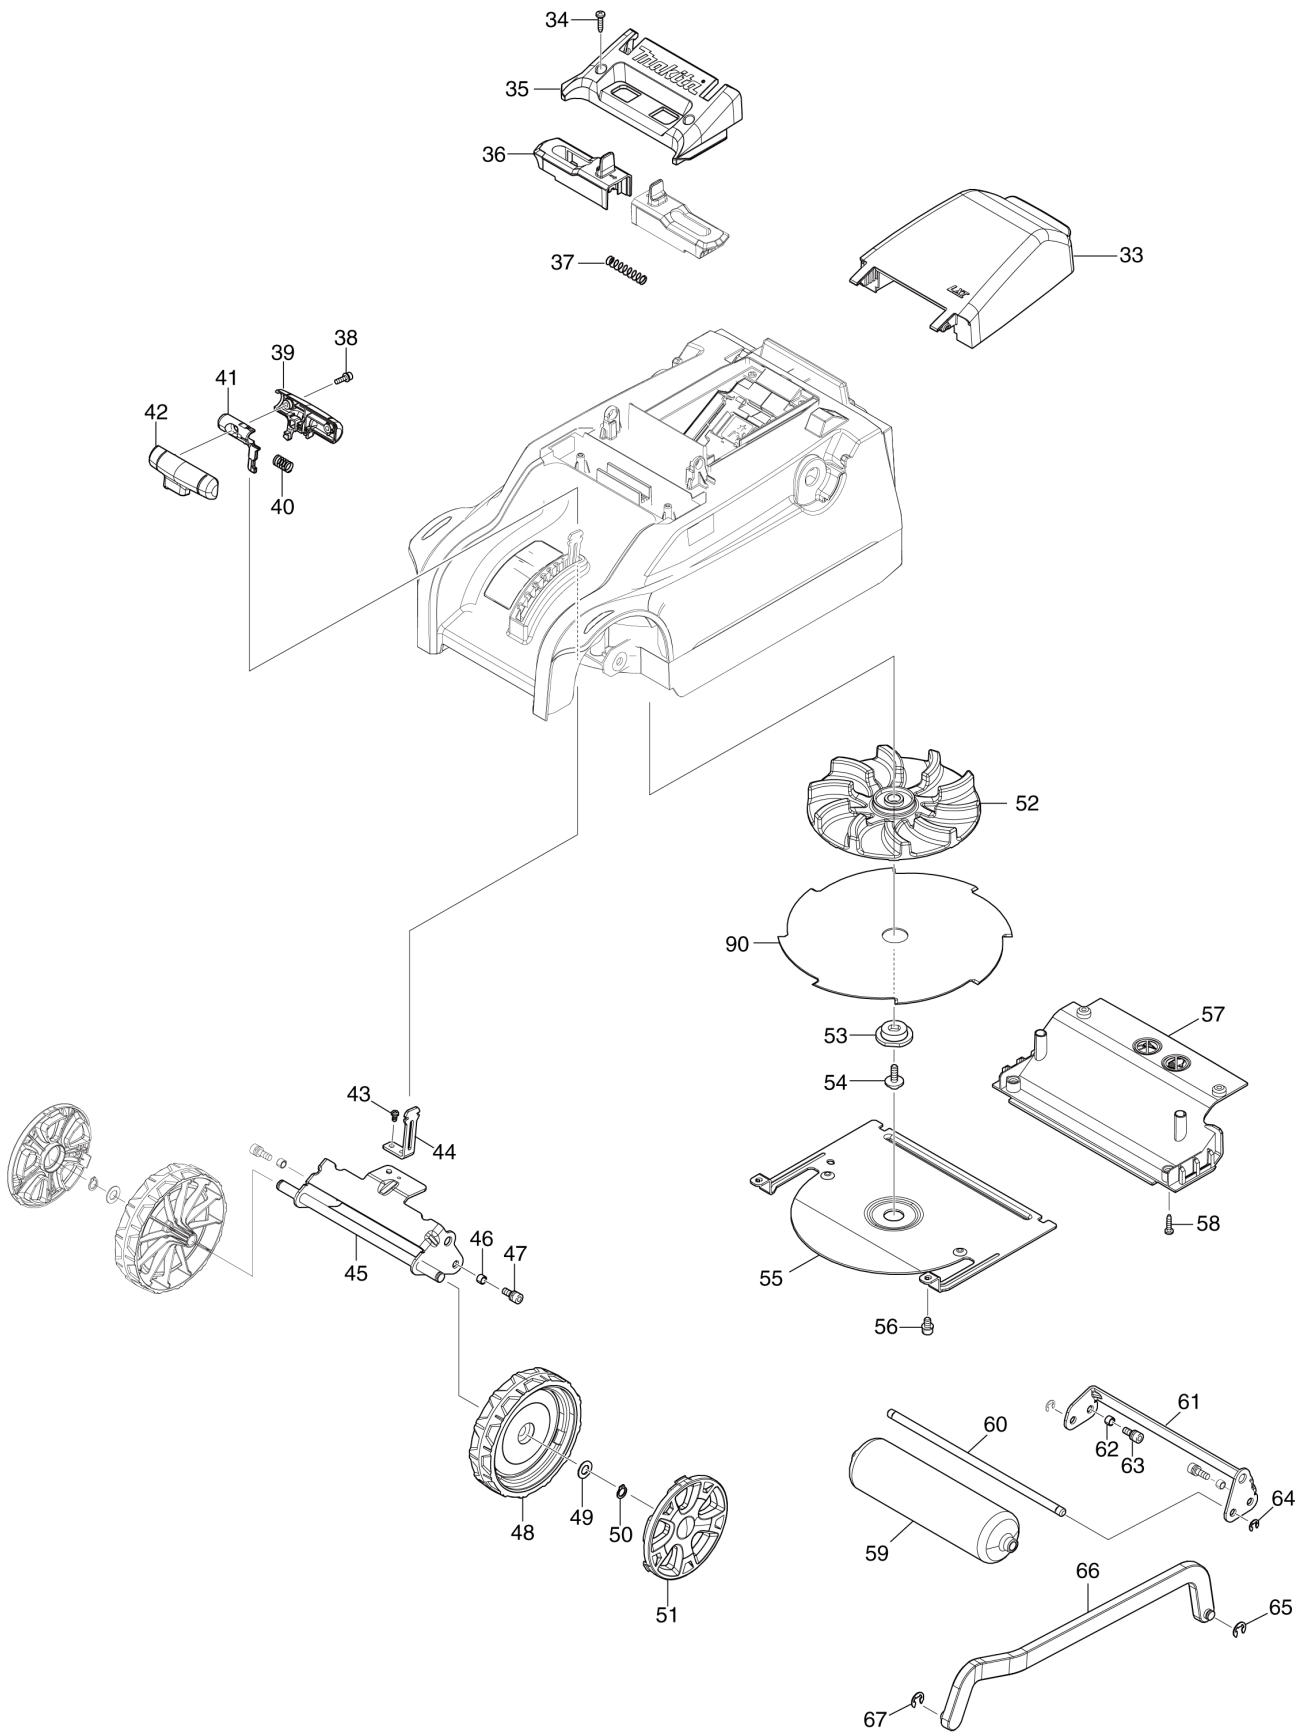

(TH) DLM230 / 230MM CORDLESS LAWN MOWER