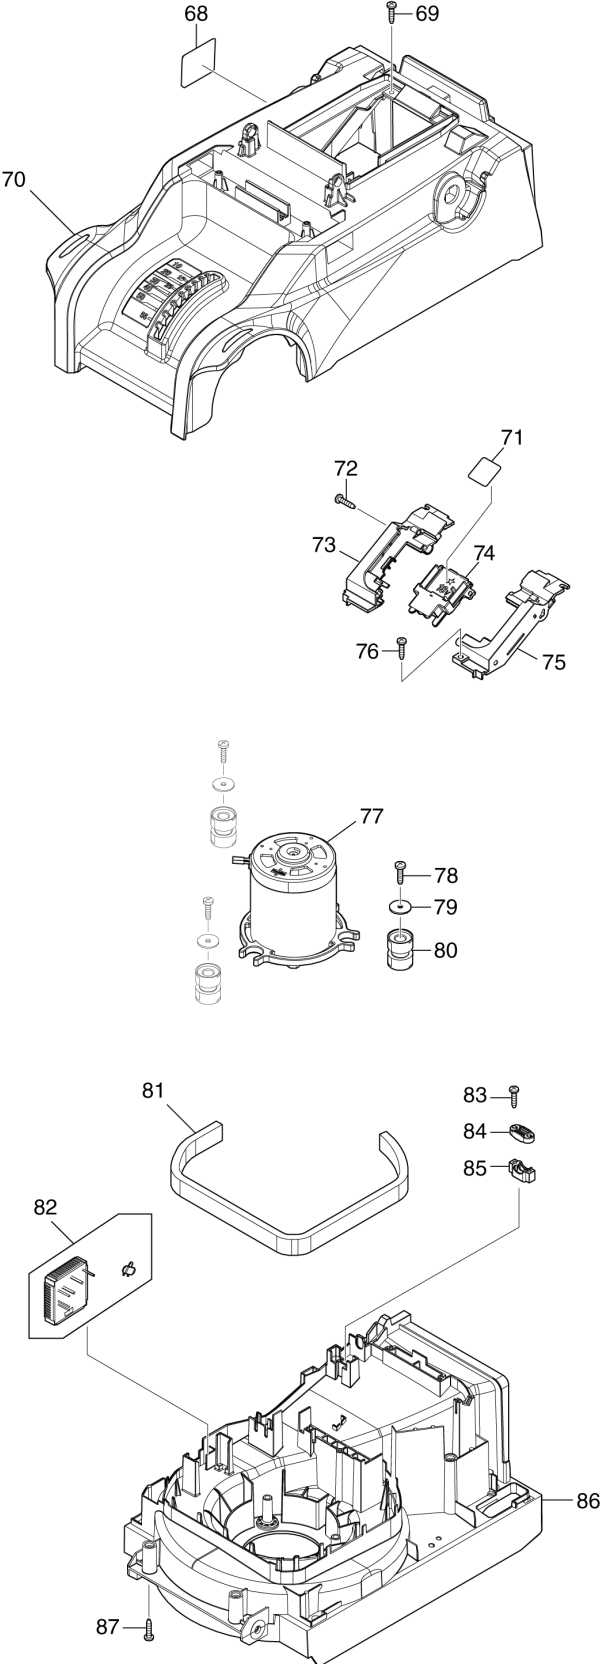

(TH) DLM230 / 230MM CORDLESS LAWN MOWER

TH	THAILAND

DLM230 / 230MM CORDLESS LAWN MOWER

Item	Sub	Parts No.	Parts Description	Qty	I/C	E/C No.	Close No.	Remark
001		183W04-6	GRIP SET	1				
	C10	8047X1-8	INDICATION LABEL	1				
	D10		INC. 7					
002		413D87-1	LOCK OFF BUTTON	1				
003		233011-2	COMPRESSION SPRING 8	1				
004		413D86-3	SWITCH LEVER R	1				
005		413D85-5	SWITCH LEVER L	1				
006		233382-7	COMPRESSION SPRING 6	2				
007		183W04-6	GRIP SET	1				
	C10	8047X1-8	INDICATION LABEL	1				
	D10		INC. 1					
008		266326-2	TAPPING SCREW 4X18	2				
009		687124-5	STRAIN RELIEF	1			DG445	
009-1		687149-9	STRAIN RELIEF	1	<	DG445		
010		266326-2	TAPPING SCREW 4X18	10				
011		699191-8	POWER SUPPLY CORD UNIT	1				
012		687049-3	STRAIN RELIEF	1				
013		266192-7	TAPPING SCREW 4X14	2				
014		951178-1	SPRING PIN 5-40	2				
015		452572-5	LOCK LEVER	2				
016		413D95-2	PIPE HOLDER	2				
017		452580-6	HOLDER	2				
018		424391-9	LOCK RUBBER	2				
019		331935-7	CENTER PIPE	1				
020		412725-8	UPPER STOPPER R	1				
021		136680-7	LOWER PIPE R ASS'Y	1				
	D10		INC. 20					
022		266192-7	TAPPING SCREW 4X14	4				
023		921356-7	HEX. BOLT M6X35	2				
024		253804-1	FLAT WASHER 6	2				
025		257690-2	SLEEVE 6	2				
026		413D94-4	JOINT	2				
027		412724-0	UPPER STOPPER L	1				
028		136679-2	LOWER PIPE L ASS'Y	1				
	D10		INC. 27					
029		135470-5	UPPER PIPE ASS'Y	2				
	D10		INC. 30					
030		452578-3	LOWER STOPPER	2				
031		650730-9	SWITCH TG72BD-6	1				
033		413D82-1	BATTERY COVER	1				
034		266326-2	TAPPING SCREW 4X18	2				
035		413D91-0	LOCK LEVER COVER	1				
036		413D90-2	LOCK LEVER	2				
037		232582-6	COMPRESSION SPRING 8	1				
038		922123-3	HEX. SOCKET HEAD BOLT M4X14	2				
039		183U82-4	LEVER CASE COVER	1				
	D10		INC. 42					
040		231418-6	COMPRESSION SPRING 9	1				
041		413D99-4	LOCK OFF BUTTON	1				
042		183U82-4	LEVER CASE COVER	1				
	D10		INC. 39					
043		911110-7	PAN HEAD SCREW M4X8	1				
044		347197-7	LEVER PLATE	1				
045		347943-8	FRONT PLATE	1				
046		257669-3	SLEEVE 6	2				
047		922323-5	HEX. SOCKET HEAD BOLT M6X16	2				
048		413D96-0	WHEEL 130	2				
049		253828-7	FLAT WASHER 10	2				
050		257878-4	RETAINING RING (EXT) S-10	2				
051		413E01-3	CAP	2				
052		240181-0	FAN 170	1				
053		224498-9	OUTER FLANGE 36	1				
054		266024-8	HEX. SOCKET HEAD BOLT M6X20	1				
055		346390-0	UNDER COVER	1				
056		922306-5	HEX. SOCKET HEAD BOLT M6X10	2				

Interchange
O : Yes
X : No
< : the new part can be substituted for the current.
> : the current part can be substituted for the new.
S : Interchangeable as a set.