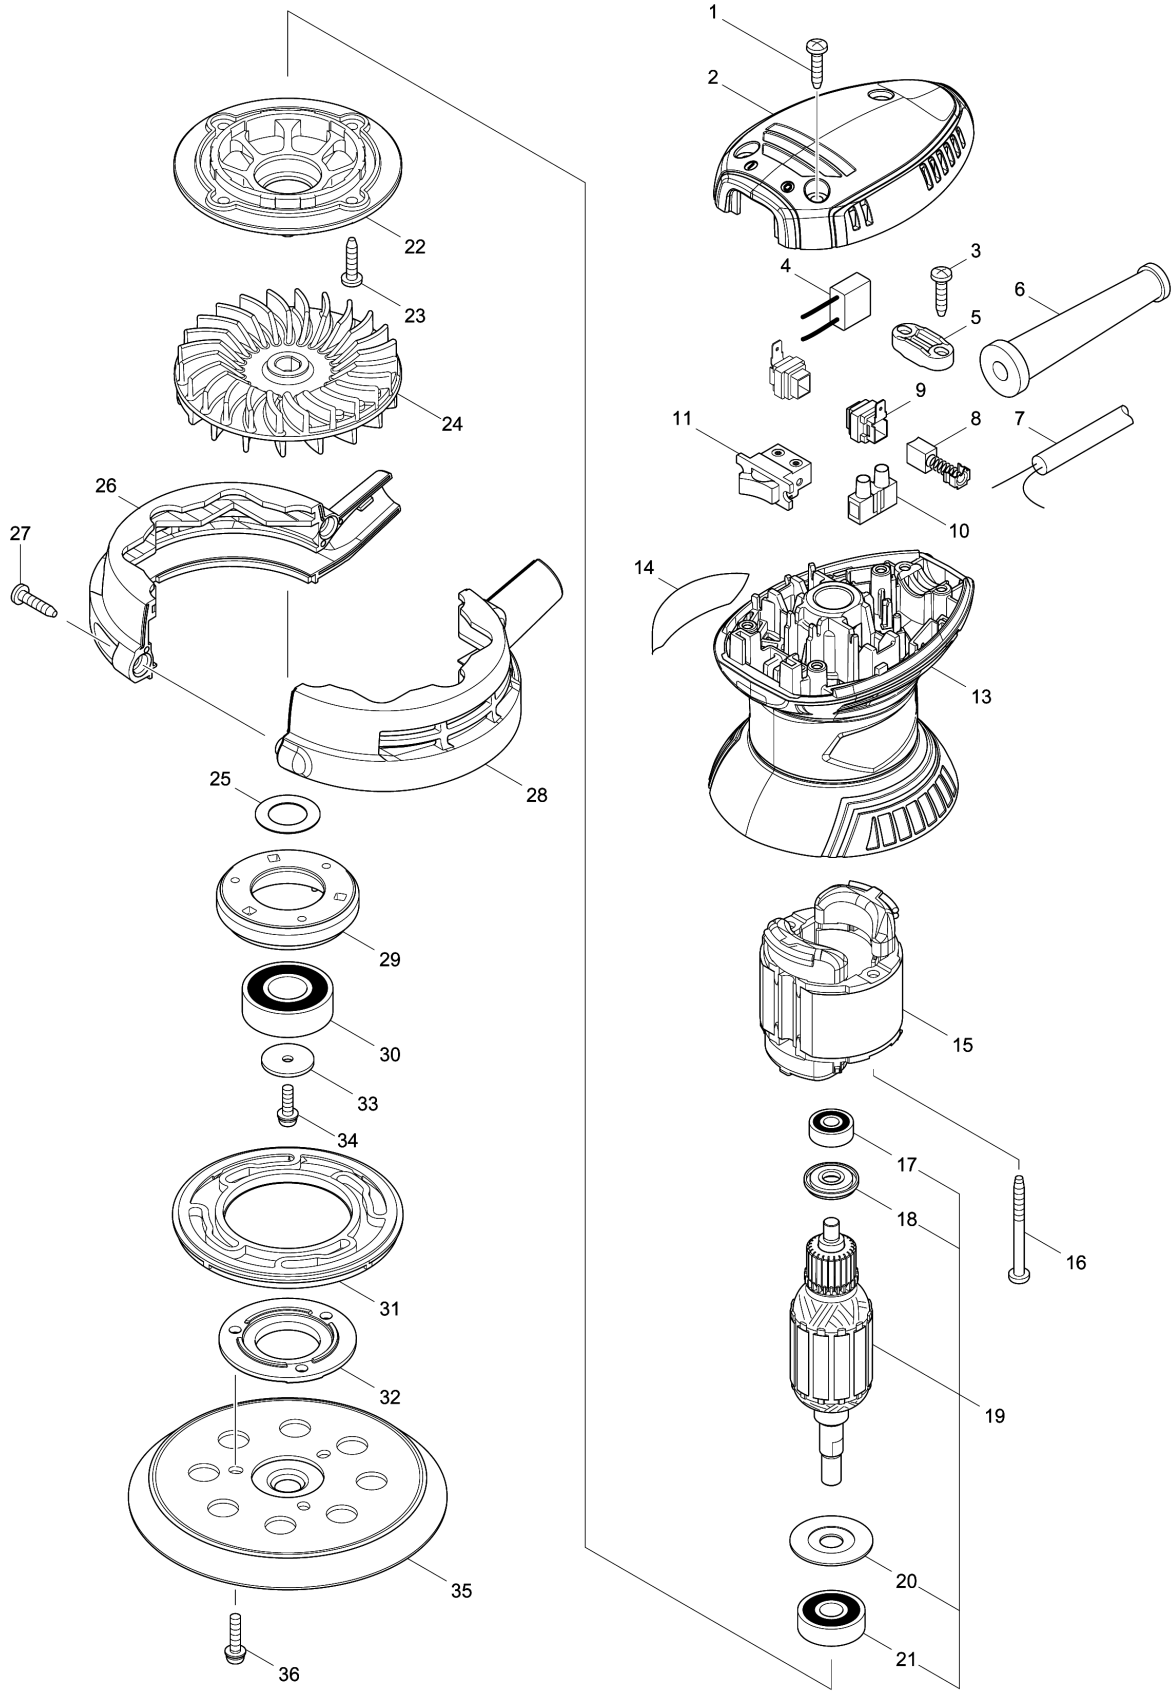

Model No.M9204 125MM RANDOM ORBIT SANDER

Model No.M9204 125MM RANDOM ORBIT SANDER

| รายการ | รหัสอะไหล่ | รายละเอียด | การ แลกเปลี่ยน | จำนวน | New/Old | ขาย | ซื้อ | ข้อความ |
|--------|------------|----------------------------------|-------------------|-------|---------|-----|------|---------|
| 001 | 266326-2 | TAPPING SCREW 4X18 | | 3 | | | | |
| 002 | 456564-6 | TOP COVER | | 1 | | | | |
| 003 | 266326-2 | TAPPING SCREW 4X18 | | 2 | | | | |
| 005 | 687124-5 | STRAIN RELIEF | | 1 | | | | |
| 006 | 682569-2 | CORD GUARD 8-85 | | 1 | | | | |
| 007 | 691284-7 | POWER SUPPLY CORD 0.75- 2-2.0 | | 1 | | | | |
| 008 | B-80422 | CARBON BRUSH SET CB- 419A | | 1 | | | | |
| 009 | 643995-0 | BRUSH HOLDER | | 2 | | | | |
| 010 | 654532-5 | TERMINAL BLOCK 1P | | 1 | | | | |
| 011 | 651527-9 | SWITCH | | 1 | | | | |
| 013 | 456563-8 | MOTOR HOUSING | | 1 | | | | |
| 014 | 852B84-4 | M9204 NAME PLATE | | 1 | | | | |
| 015 | 633688-7 | FIELD 220-240V | | 1 | | | | |
| 016 | 266425-0 | TAPPING SCREW 4X45 | | 2 | | | | |
| 017 | 210028-2 | BALL BEARING 606ZZ | | 1 | | | | |
| 018 | 681675-0 | INSULATION WASHER | | 1 | | | | |
| 019 | 510251-2 | ARMATURE ASS'Y 220-240V | | 1 | | | | |
| D10 | | INC. 17,18,20,21 | | | | | | |
| 020 | 267806-1 | WASHER 9 | | 1 | | | | |
| 021 | 211092-6 | BALL BEARING 629DDW | | 1 | | | | |
| 022 | 450672-5 | BRACKET | | 1 | | | | |
| 023 | 266326-2 | TAPPING SCREW 4X18 | | 4 | | | | |
| 024 | 241673-2 | FAN 88 | | 1 | | | | |
| 025 | 267164-5 | FLAT WASHER 15 | | 1 | | | | |
| 026 | 183D06-8 | SKIRT SET | | 1 | | | | |
| D10 | | INC. 28 | | | | | | |
| 027 | 266326-2 | TAPPING SCREW 4X18 | | 2 | | | | |
| 028 | 183D06-8 | SKIRT SET | | 1 | | | | |
| D10 | | INC. 26 | | | | | | |
| 029 | 318304-9 | BEARING BOX | | 1 | | | | |
| 030 | 211228-7 | BALL BEARING 6202DDW | | 1 | | | | |
| 031 | 424131-5 | BRAKE RING | | 1 | | | | |
| 032 | 318303-1 | BEARING BOX COVER | | 1 | | | | |
| 033 | 253739-6 | FLAT WASHER 4 | | 1 | | | | |
| 034 | 265099-4 | PAN HEAD SCREW M4X14 | | 1 | | | | |
| 035 | 743081-8 | PAD 123 | | 1 | | | | |
| 036 | 265112-8 | +PAN HEAD SCREW M4X18 | | 3 | | | | |
| A01 | 161431-9 | DUST BAG | | 1 | | | | |
| A02 | 257202-1 | RING 25 | | 1 | | | | |
| A03 | 416063-0 | DUST BAG NOZZLE | | 1 | | | | |
| A04 | 416064-8 | DUST NOZZLE | | 1 | | | | |
| A05 | 794544-7 | ABRASIVE DISC 125 #120 | | 1 | | | | |