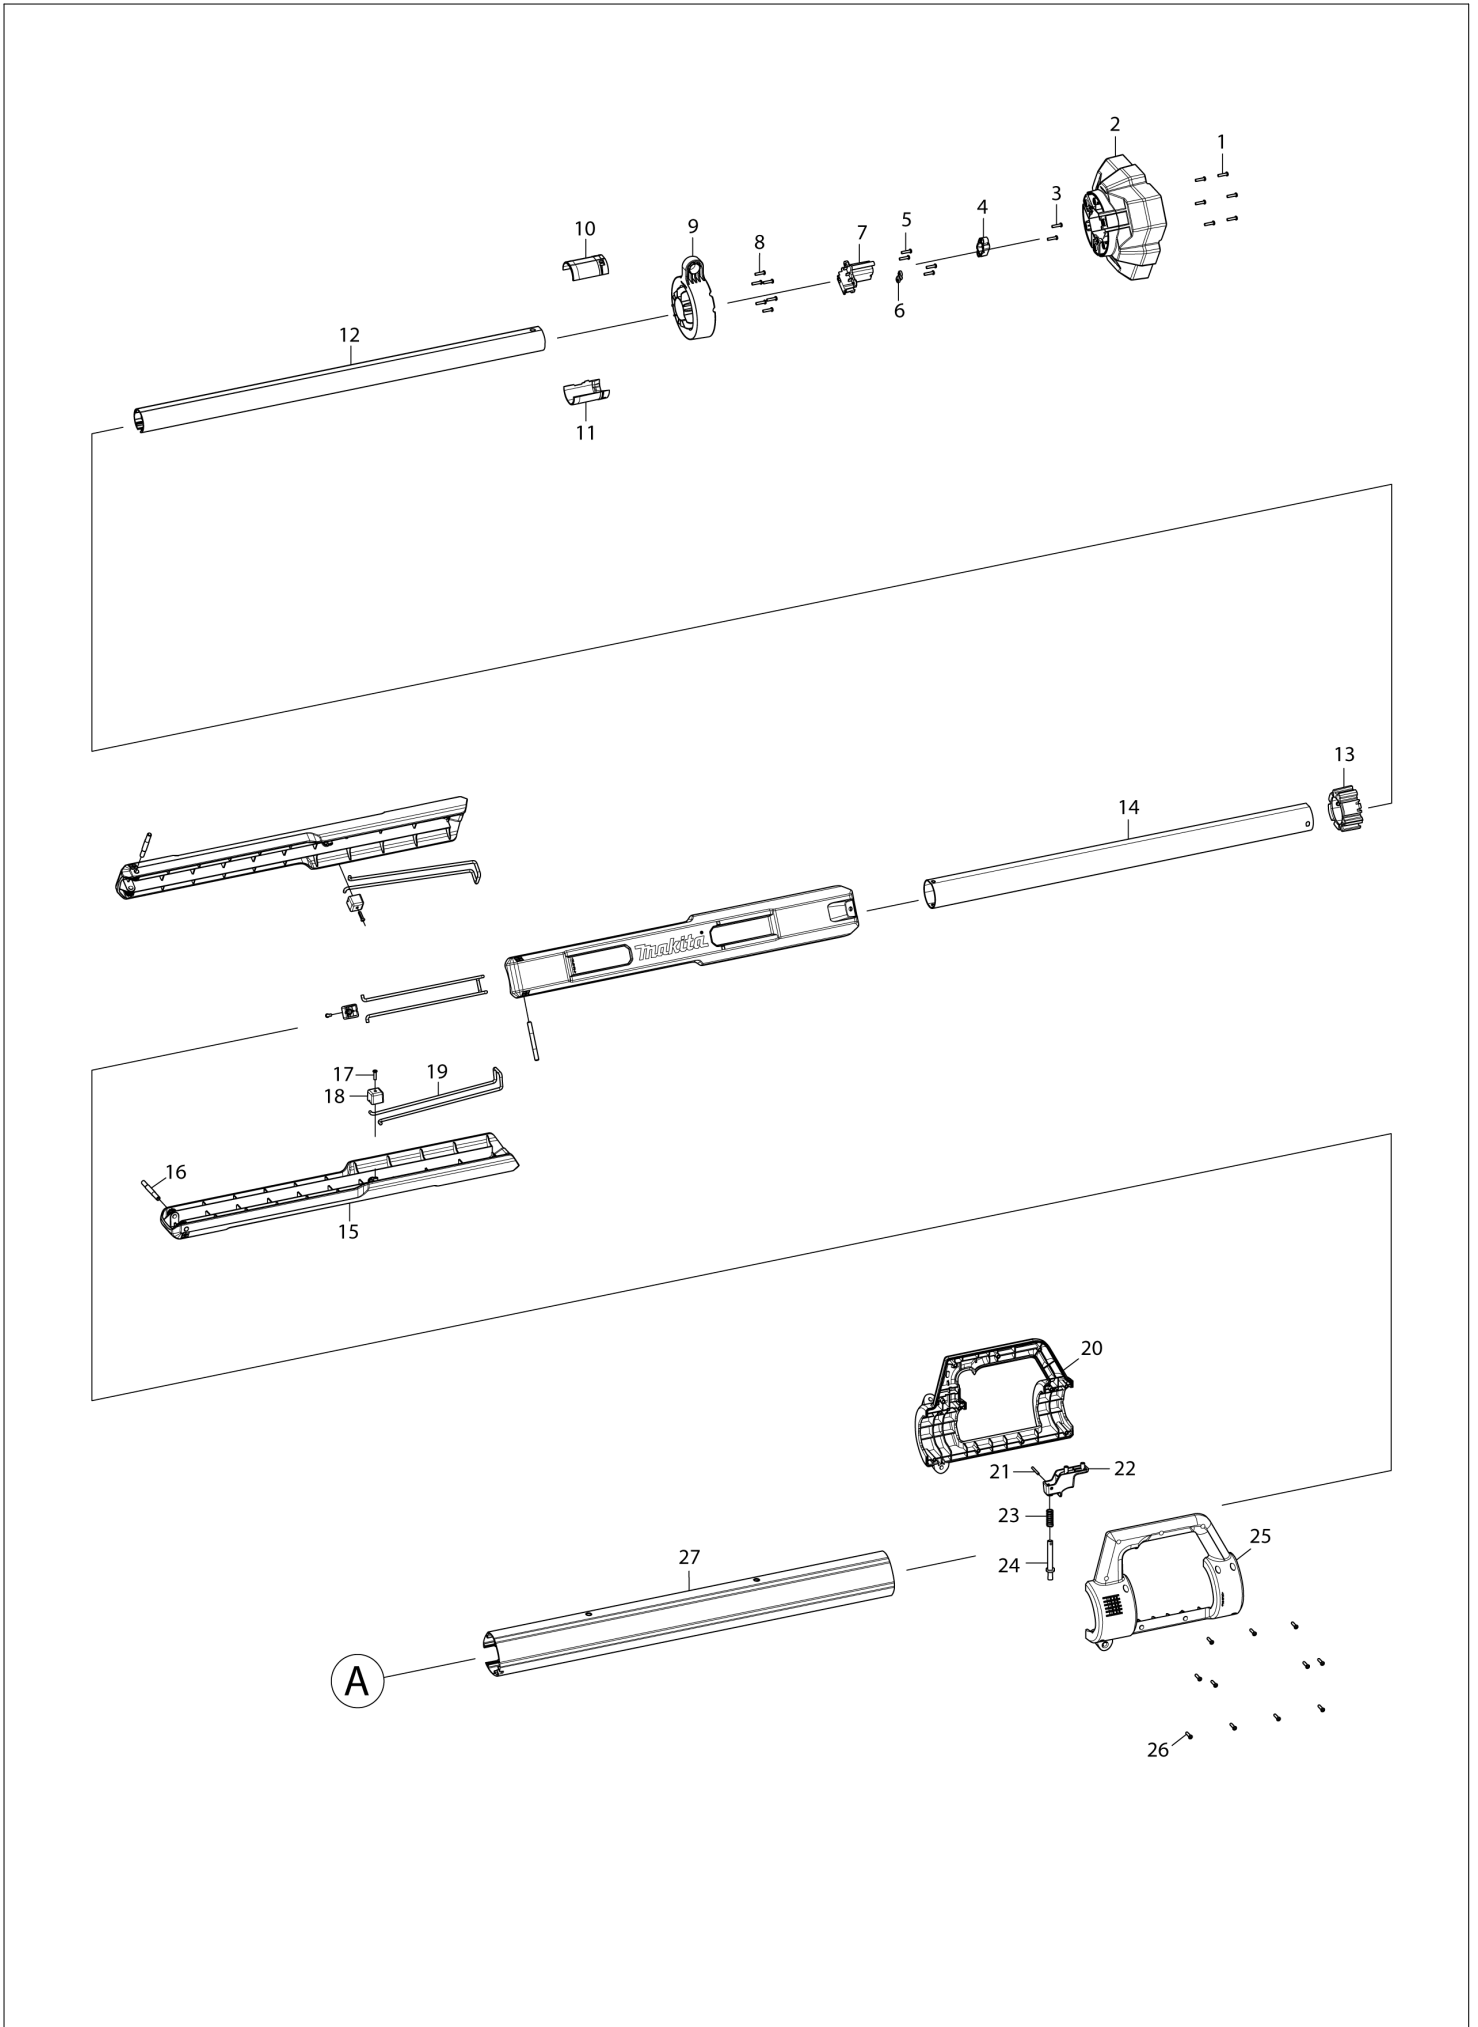

# Diagram / Parts List

**DML814**

**CORDLESS WORKLIGHT**

(TH) DML814 / CORDLESS WORKLIGHT

(TH) DML814 / CORDLESS WORKLIGHT

<b>TH</b>	<b>THAILAND</b>
-----------	-----------------

**DML814 / CORDLESS WORKLIGHT**