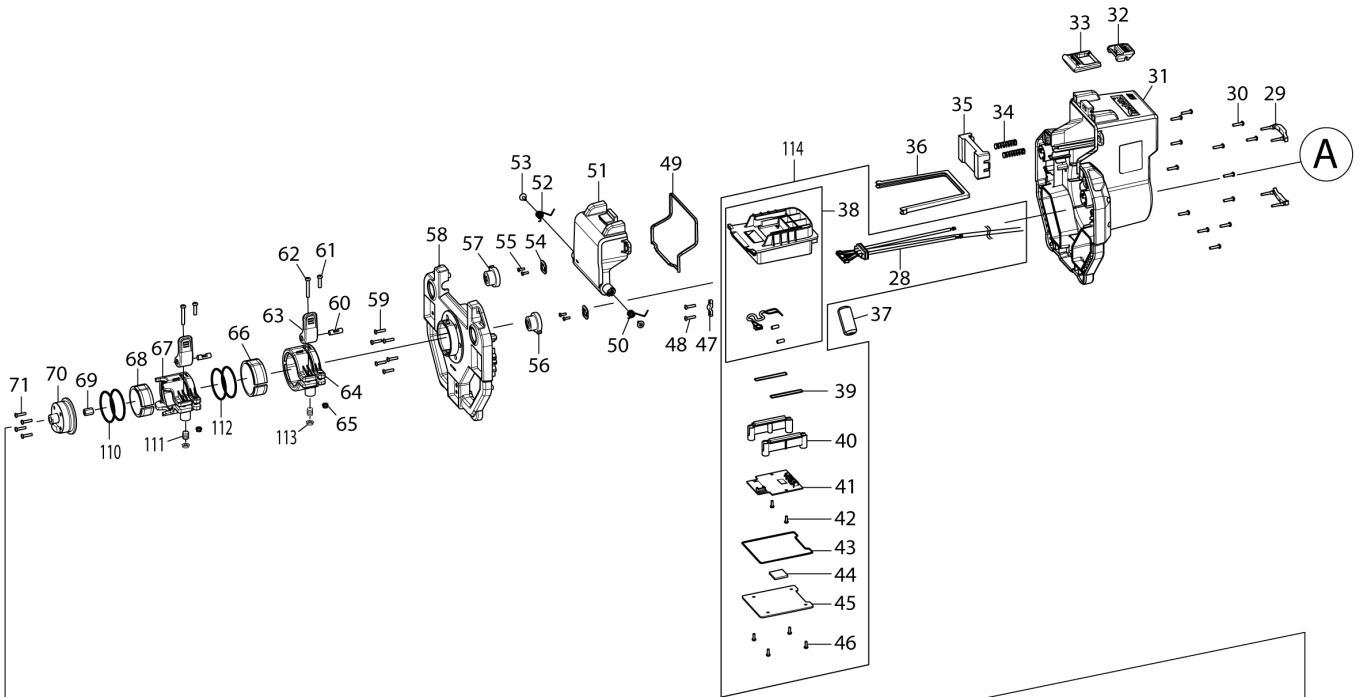

(TH) DML814 / CORDLESS WORKLIGHT

TH	THAILAND

DML814 / CORDLESS WORKLIGHT

Item	Sub	Parts No.	Parts Description	Qty	I/C	E/C No.	Close No.	Remark
001		TD00000015	TAPPING SCREW PB3.5X14	6				
002		TD00000016	REAR BASE	1				
003		TD00000015	TAPPING SCREW PB3.5X14	2				
004		TD00000017	CABLE COVER	1				
005		TD00000015	TAPPING SCREW PB3.5X14	4				
006		TD00000018	CORD CLAMP	1				
007		TD00000019	REAR FOOT L	1				
008		TD00000015	TAPPING SCREW PB3.5X14	6				
009		TD00000020	FRONT BASE	1				
010		TD00000021	SLEEVE R	1				
011		TD00000022	SLEEVE L	1				
012		TD00000023	POLE B	1				
013		TD00000024	POLE SLEEVE	1				
014		TD00000025	POLE A	1				
015		TD00000026	LEG	3				
016		TD00000027	PIN	3				
017		TD00000015	TAPPING SCREW PB3.5X14	3				
018		TD00000028	CHECK BLOCK	3				
019		TD00000029	LINK	3				
020		TD00000109	HANDLE SET	1				
	D10		INC. 25					
021		TD00000031	PIN	1				
022		TD00000032	RELEASE BUTTON	1				
023		TD00000033	SPRING	1				
024		TD00000034	LATCH	1				
025		TD00000109	HANDLE SET	1				
	D10		INC. 20					
026		TD00000015	TAPPING SCREW PB3.5X14	11				
027		TD00000036	BODY	1				
028		TD00000037	CABLE	1				
029		TD00000038	RUBBER PAD	2				
030		TD00000015	TAPPING SCREW PB3.5X14	13				
031		TD00000039	BATTERY HOUSING	1				
032		TD00000040	LATCH	1				
033		TD00000041	CLIP	1				
034		TD00000042	SPRING	2				
035		TD00000043	PUSH PLATE	1				
036		TD00000044	GASKET	1				
037		TD00000045	MAGNET RING	1				
038		TD00000046	PCBA BOX COMPLETE	1				
039		TD00000047	GASKET	2				
040		TD00000048	DUST COVER	2				
041		TD00000049	MAIN BOARD	1				
042		TD00000050	TAPPING SCREW PB3X8	2				
043		TD00000051	GASKET	1				
044		TD00000052	SILICON SHEET	1				
045		TD00000053	HEATSINK	1				
046		TD00000050	TAPPING SCREW PB3X8	4				
047		TD00000018	CORD CLAMP	1				
048		TD00000015	TAPPING SCREW PB3.5X14	2				
049		TD00000054	GASKET	1				
050		TD00000055	TORSION SPRING	1				
051		TD00000056	BATTERY COVER	1				
052		TD00000057	TORSION SPRING	1				
053		TD00000058	TAPPING SCREW PWB3X8	2				
054		TD00000059	KEY PCBA	2				
055		TD00000050	TAPPING SCREW PB3X8	4				
056		TD00000060	POWER KEY	1				
057		TD00000061	MODE KEY	1				
058		TD00000062	HOUSING COVER	1				
059		TD00000015	TAPPING SCREW PB3.5X14	6				
060		TD00000138	PIN	2				
061		TD00000064	SCREW PM4.0X16	2				
062		TD00000136	SCREW PM4.0X38	2				
063		TD00000066	CLAMP	2				

Interchange
O : Yes
X : No
< : the new part can be substituted for the current.
> : the current part can be substituted for the new.
S : Interchangeable as a set.