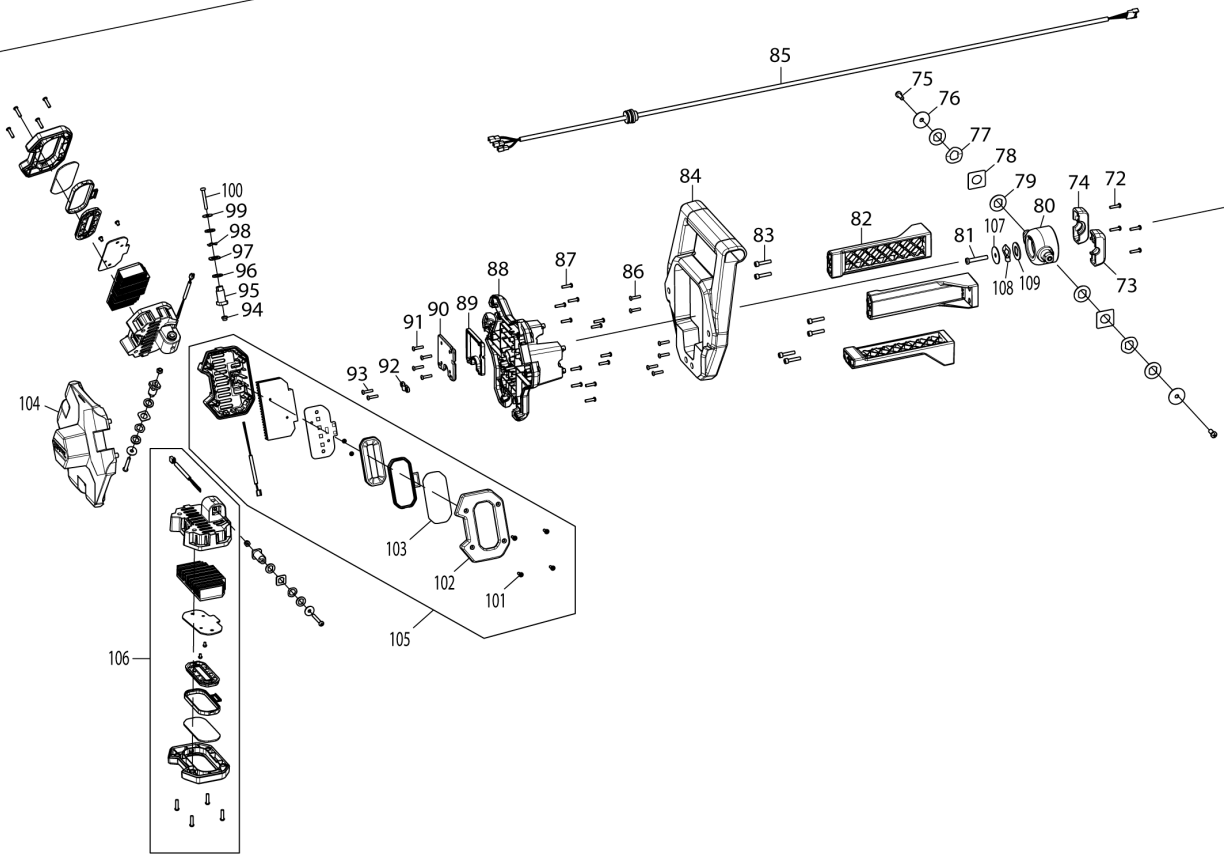

(TH) DML814 / CORDLESS WORKLIGHT

TH	THAILAND

DML814 / CORDLESS WORKLIGHT

Item	Sub	Parts No.	Parts Description	Qty	I/C	E/C No.	Close No.	Remark
001		TD00000015	TAPPING SCREW PB3.5X14	6				
002		TD00000016	REAR BASE	1				
003		TD00000015	TAPPING SCREW PB3.5X14	2				
004		TD00000017	CABLE COVER	1				
005		TD00000015	TAPPING SCREW PB3.5X14	4				
006		TD00000018	CORD CLAMP	1				
007		TD00000019	REAR FOOT L	1				
008		TD00000015	TAPPING SCREW PB3.5X14	6				
009		TD00000020	FRONT BASE	1				
010		TD00000021	SLEEVE R	1				
011		TD00000022	SLEEVE L	1				
012		TD00000023	POLE B	1				
013		TD00000024	POLE SLEEVE	1				
014		TD00000025	POLE A	1				
015		TD00000026	LEG	3				
016		TD00000027	PIN	3				
017		TD00000015	TAPPING SCREW PB3.5X14	3				
018		TD00000028	CHECK BLOCK	3				
019		TD00000029	LINK	3				
020		TD00000109	HANDLE SET	1				
	D10		INC. 25					
021		TD00000031	PIN	1				
022		TD00000032	RELEASE BUTTON	1				
023		TD00000033	SPRING	1				
024		TD00000034	LATCH	1				
025		TD00000109	HANDLE SET	1				
	D10		INC. 20					
026		TD00000015	TAPPING SCREW PB3.5X14	11				
027		TD00000036	BODY	1				
028		TD00000037	CABLE	1				
029		TD00000038	RUBBER PAD	2				
030		TD00000015	TAPPING SCREW PB3.5X14	13				
031		TD00000039	BATTERY HOUSING	1				
032		TD00000040	LATCH	1				
033		TD00000041	CLIP	1				
034		TD00000042	SPRING	2				
035		TD00000043	PUSH PLATE	1				
036		TD00000044	GASKET	1				
037		TD00000045	MAGNET RING	1				
038		TD00000046	PCBA BOX COMPLETE	1				
039		TD00000047	GASKET	2				
040		TD00000048	DUST COVER	2				
041		TD00000049	MAIN BOARD	1				
042		TD00000050	TAPPING SCREW PB3X8	2				
043		TD00000051	GASKET	1				
044		TD00000052	SILICON SHEET	1				
045		TD00000053	HEATSINK	1				
046		TD00000050	TAPPING SCREW PB3X8	4				
047		TD00000018	CORD CLAMP	1				
048		TD00000015	TAPPING SCREW PB3.5X14	2				
049		TD00000054	GASKET	1				
050		TD00000055	TORSION SPRING	1				
051		TD00000056	BATTERY COVER	1				
052		TD00000057	TORSION SPRING	1				
053		TD00000058	TAPPING SCREW PWB3X8	2				
054		TD00000059	KEY PCBA	2				
055		TD00000050	TAPPING SCREW PB3X8	4				
056		TD00000060	POWER KEY	1				
057		TD00000061	MODE KEY	1				
058		TD00000062	HOUSING COVER	1				
059		TD00000015	TAPPING SCREW PB3.5X14	6				
060		TD00000138	PIN	2				
061		TD00000064	SCREW PM4.0X16	2				
062		TD00000136	SCREW PM4.0X38	2				
063		TD00000066	CLAMP	2				

Interchange
O : Yes
X : No
< : the new part can be substituted for the current.
> : the current part can be substituted for the new.
S : Interchangeable as a set.